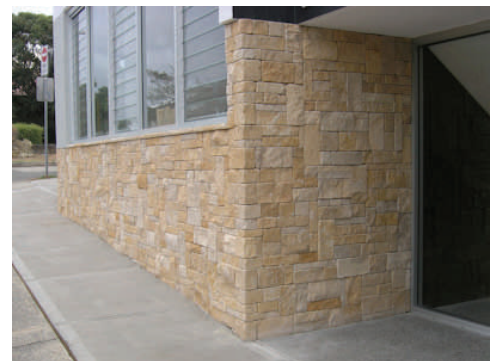

CINAJUS Pty Ltd
ABN 86 089 623 487

StoneFloors
&
StoneWalls

32 Bryant Street, Padstow NSW 2211
Tel: (02) 9773 5677 Fax: (02) 9773 5644
Email: info@cinajus.com
Online catalogue: www.cinajus.com