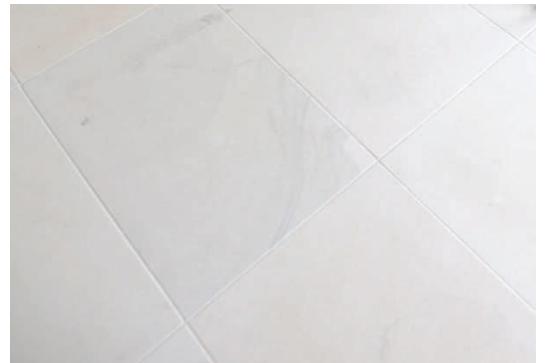

Private Residence, Burraneer, NSW

Stone supplied for this project: CINAJUS Mint White Sandstone

Size 600 x 400 x 20mm. Finish: Honed.

Size 600 x 400 x 40mm. Bullnozed pieces for all pool coping and step treads.

Finishes available: Honed
Sand Blasted
Natural
100mm thick Rockface wall cladding
Thin Veneer Rockface wall cladding

Benefits: Choice of finishes for stonefloors and stonewalls, Non-slip.

Applications: Internal & External Floors & Walls.